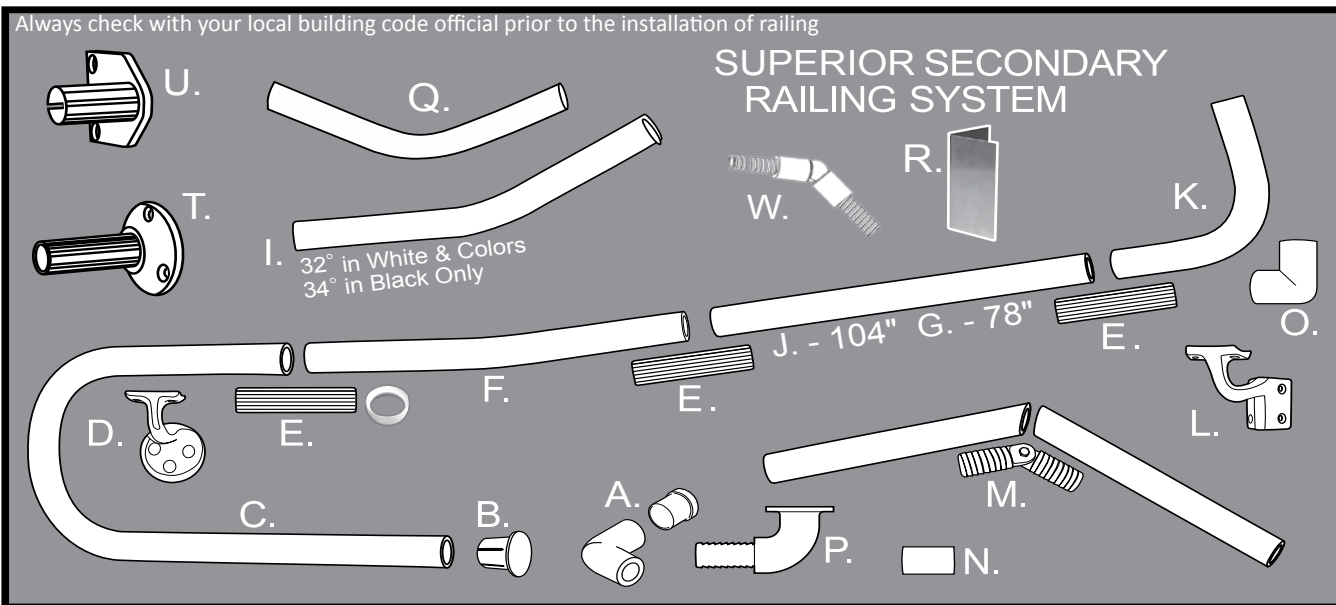

ORDER FORM

DATE ORDERED ___/___/___

DATE REQUIRED ___/___/___

DEALER NAME: _____

SHIP TO: _____

JOB NAME: _____

PHONE # (____) _____

FAX # (____) _____

SHIPPING METHOD: _____

(Delivery, UPS, Motor Freight, or Pick Up)

CIRCLE YOUR COLOR & SIZE

*Available in 1½" Only

COLOR:	White Vinyl	Tan* Vinyl	Almond* Vinyl	Clay* Vinyl	Black* Aluminum
SIZE:	2" • 1½"	1½"	1½"	1½"	1½"

CHOOSE YOUR COMPONENTS

☒ Also Available in Black (Aluminum)

S.M.A.D.E. Simpler

Quantity	Description
_____	A. 90° Elbow Return (2" Only)
_____	B. ☒ End Cap
_____	C. ☒ P-Loop Return
_____	D. ☒ 3" Mounting Bracket
_____	E. ☒ Aluminum Connector w/Joint Ring
_____	F. ☒ 5° Radius Elbow (24")
_____	G. 78" Straight Handrail w/Alum. (1½" Only)
_____	I. ☒ 32° (34° in Blk) Radius Elbow (24")
_____	J. ☒ 104" Straight Handrail w/Alum.
_____	K. ☒ 90° Radius Elbow (24")
_____	L. ☒ 6" Corner Mounting Bracket
_____	M. 0 to 90° Universal Elbow (Alum)

Quantity	Description
_____	N. ☒ Mounting Bracket Insert (Poly)
_____	O. ☒ Outside Elbow
_____	P. ☒ Aluminum 90° Elbow Bracket
_____	Q. 38° Radius Elbow (24")
_____	R. ☒ Mounting Bracket Insert (Aluminum)
_____	T. ☒ Straight Alum. Wall Bracket (1½" Only)
_____	U. ☒ Aluminum Gate Return Kit (1½" Only) Comes with Outside Elbow
_____	V. Candy Cane Return (1½" Only)
_____	W. Aluminum External Swivel (Available in 1½" White Only)